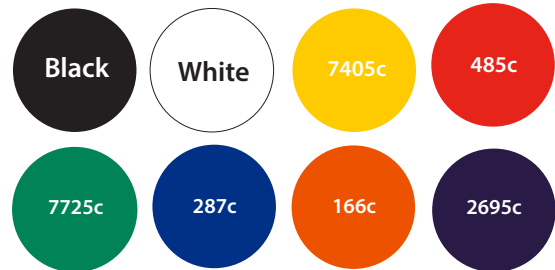

# 55 x 35mm Keyring Artwork Template

SIDE 1

SIDE 2

Available colours

closest approximated colour match

Description: 55 x 35mm Keyring  
Item Size: 55 x 35mm  
Artwork Size: APPROX 53 x 33 mm