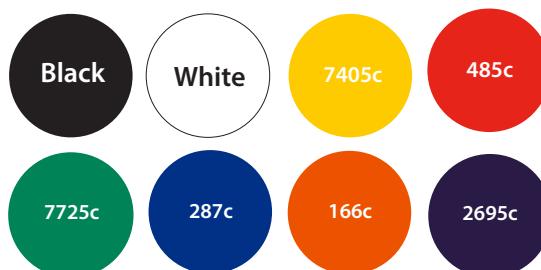

55mm Circle Keyring Artwork Template

SIDE 1

SIDE 2

Description: 55mm Round Keyring
Item Size: 55mm
Artwork Size: APPROX 53mm

Available colours

closest approximated colour match

Further Notes

Any font smaller than this may not be legible.