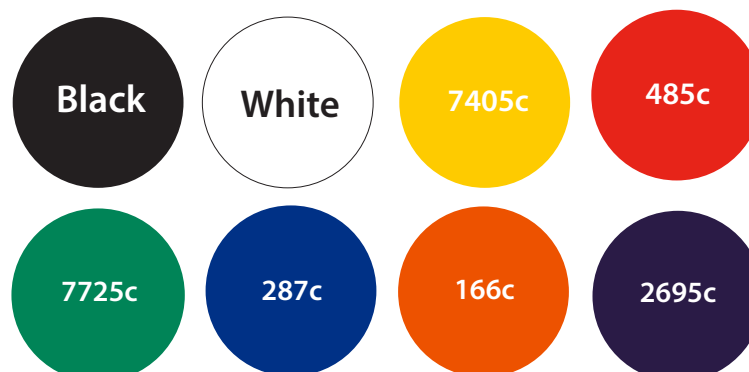

Oval Keyring Artwork Template

Side 1

Side 2

Description: Oval Keyring
Item Size: 50 x 35mm
Artwork Size: APPROX 48 x 32mm

Available colours

closest approximated colour match

Further Notes

Any font smaller than this may not be legible.

Please note: If artwork is supplied and approved below this size then we cannot take responsibility if the wording is illegible after printing

Final printed colour may differ from this proof

If Pantone references are provided we will endeavour to match them as closely as possible within the limitations of the digital process