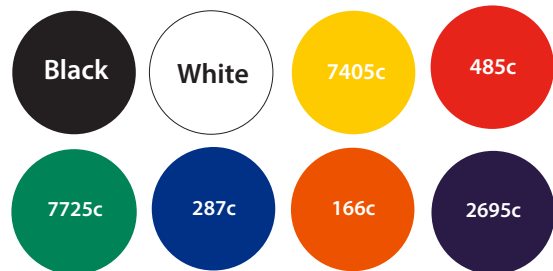

# 45mm Keyring Artwork Template

SIDE 1

SIDE 2

## Available colours

closest approximated colour match

Description: 45mm Square Keyring  
Item Size: 45 x 45mm  
Artwork Size: APPROX 43 x 43mm