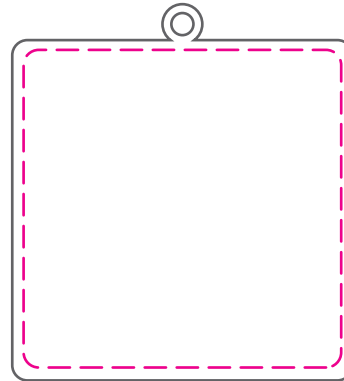

# 45mm Keyring Artwork Template

SIDE 1

SIDE 2

## Available colours

closest approximated colour match

Description: 45mm Square Keyring  
Item Size: 45 x 45mm  
Artwork Size: APPROX 43 x 43mm