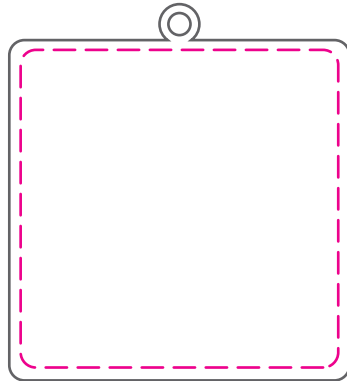

# 45mm Keyring Artwork Template

SIDE 1

SIDE 2

## Available colours

closest approximated colour match

Description: 45mm Square Keyring  
Item Size: 45 x 45mm  
Artwork Size: APPROX 43 x 43mm