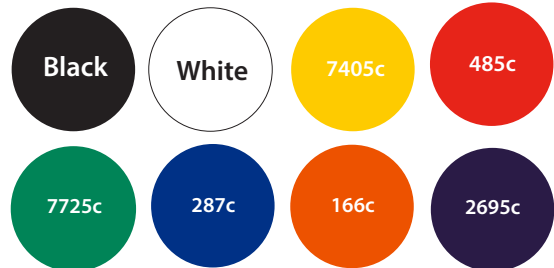

45mm Keyring Artwork Template

SIDE 1

SIDE 2

Available colours

closest approximated colour match

Description: 45mm Round Keyring
Item Size: 45mm Diameter
Artwork Size: APPROX 43mm Diameter

Further Notes

Any font smaller than this may not be legible.