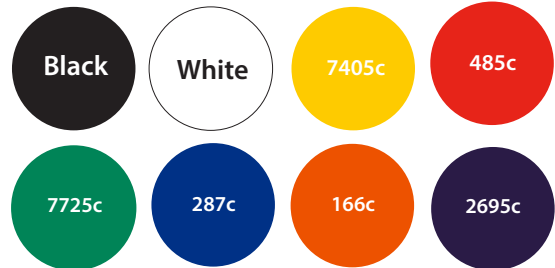

# 30mm Keyring Artwork Template

SIDE 1

SIDE 2

Available colours

Description: 30mm Circle Keyring  
Item Size: 30mm Diameter  
Artwork Size: APPROX 28mm Diameter

closest approximated colour match