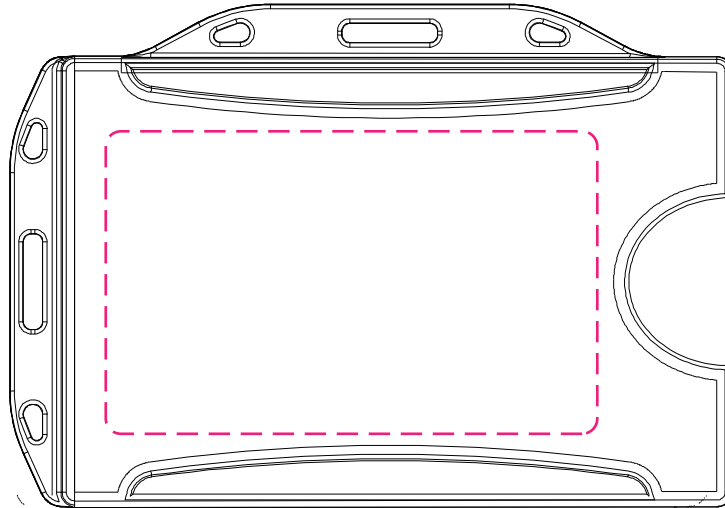

ID Card Holder Artwork Template

Available colours

closest approximated colour match

Description: ID Card Holder
Item Size: 95mm x 65mm
Artwork Size: APPROX 65mm x 40mm

Further Notes

Any font smaller than this may not be legible.