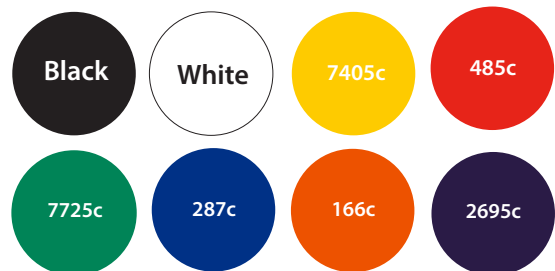

ID Card Holder Artwork Template

Available colours

closest approximated colour match

Description: ID Card Holder
Item Size: 95mm x 65mm
Artwork Size: APPROX 65mm x 40mm

Further Notes

Any font smaller than this may not be legible.