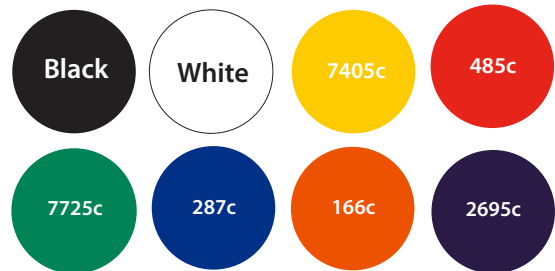

ID Card Holder Artwork Template

Available colours

closest approximated colour match

Description: ID Card Holder
Item Size: 95mm x 65mm
Artwork Size: APPROX 65mm x 40mm

Further Notes

Any font smaller than this may not be legible.