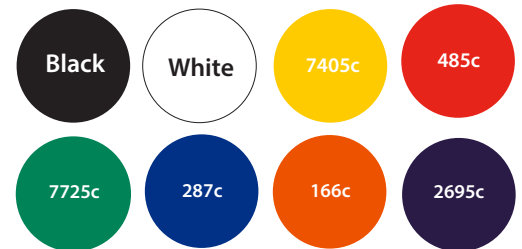

# Deluxe Tyre Tread Gauge Artwork Template

FRONT

BACK

Inner measure

Description: Deluxe Tyre Tread Gauge

Item Size: 65mm x 32mm

Artwork Size: Front Top 32 x 27mm / Back 63 x 30mm

## Available colours

closest approximated colour match