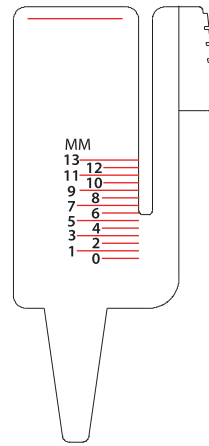

# Deluxe Tyre Tread Gauge Artwork Template

FRONT

BACK

Inner measure

Description: Deluxe Tyre Tread Gauge

Item Size: 65mm x 32mm

Artwork Size: Front Top 32 x 27mm / Back 63 x 30mm