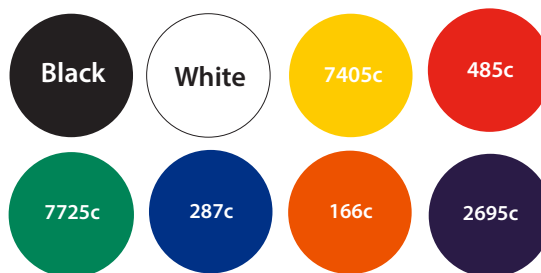

Deluxe Tear Drop Shaped Keyring Artwork Template

SIDE 1

SIDE 2

Description: Deluxe Tear Drop Shaped Keyring

Item Size: 46mm x 35mm

Artwork Size: 33mm Diameter

Available colours

closest approximated colour match