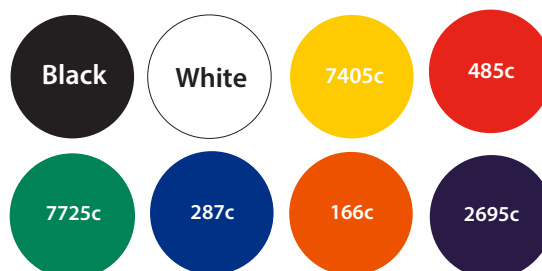

# Deluxe rectangle Keyring Artwork Template

SIDE 1

SIDE 2

Description: 51 x 65mm Rectangle Keyring

Item Size: 51 x 36mm

Artwork Size: APPROX 49 x 34mm

## Available colours

closest approximated colour match