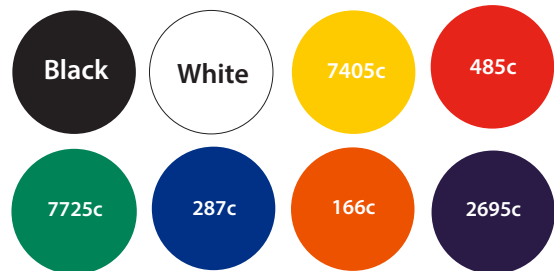

# Deluxe Oval Keyring Artwork Template

Side 1

Side 2

Description: Deluxe Oval Keyring  
Item Size: 50 x 35mm  
Artwork Size: APPROX 48 x 33mm

## Available colours

closest approximated colour match