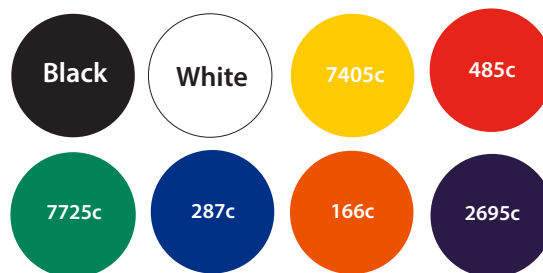

Deluxe Long Rectangle Keyring Artwork Template

SIDE 1

SIDE 2

Available colours

closest approximated colour match

Description: Deluxe Long Rectangle Keyring
Item Size: 55 x 25mm
Artwork Size: APPROX 53 x 23 mm