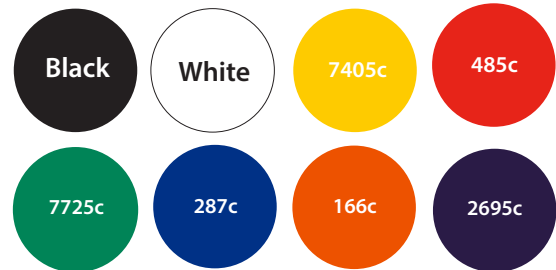

# Deluxe Ice Scraper Artwork Template

Side one

Description: Deluxe Ice Scraper  
Item Size: 170 mm x 87 mm  
Artwork Size: 67 mm x 35 mm

Available colours

closest approximated colour match