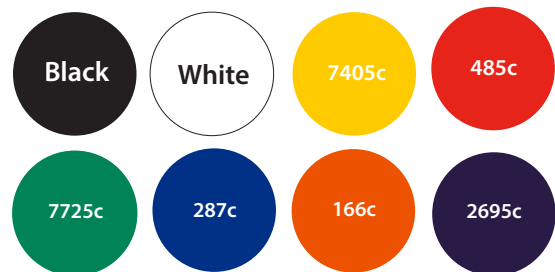

Custom 15cm Ruler Artwork Template

(fit design into 150mm x 45mm space)

scale here to help with designing your custom shape ruler

Description: 15cm bespoke Ruler
Item Size: 150 x 45mm
Artwork Size: dependent on design

Available colours

closest approximated colour match

Further Notes

Any font smaller than this may not be legible.

Please note: If artwork is supplied and approved below this size then we cannot take responsibility if the wording is illegible after printing