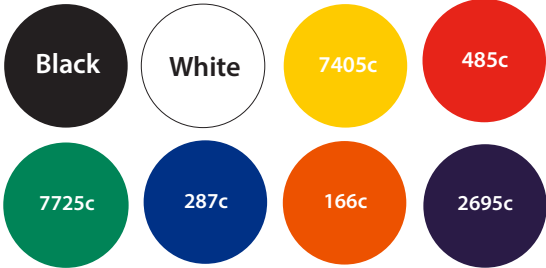

45mm Custom Shaped Pin badge Artwork Template

(fit design into 45mm x 45mm space)

Description: 45mm Custom Shaped pin badge
Item Size: 45mm x 45mm
Artwork Size: dependent on design

Available colours

closest approximated colour match