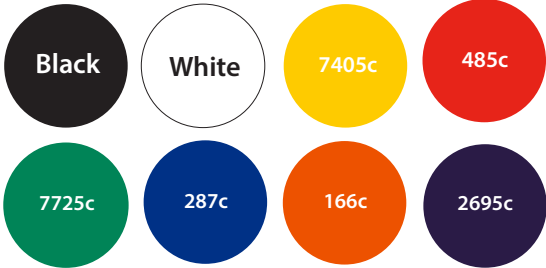

45mm Custom Shaped Paperclip Artwork Template

(fit design into 45mm x 45mm space)

Description: 45mm Custom Shaped paperclip
Item Size: 45mm x 45mm
Artwork Size: dependent on design

Available colours

closest approximated colour match