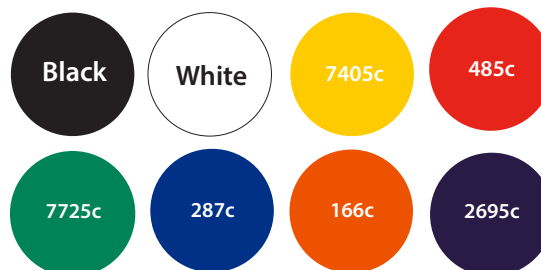

Square Coaster Artwork Template

Description: Square Coaster
Item Size: 92 x 92mm
Artwork Size: APPROX 90x 90mm

Available colours

closest approximated colour match

Further Notes

Any font smaller than this may not be legible.