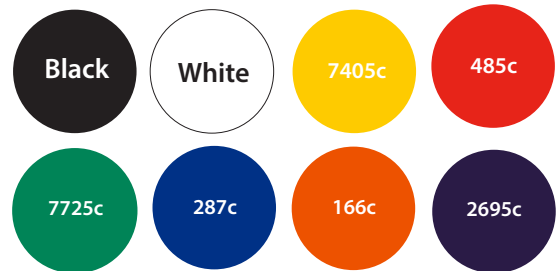

Round Coaster Artwork Template

Side 1

Description: Round Coaster

Item Size: 88mm

Artwork Size: APPROX 84mm

Available colours

closest approximated colour match

Further Notes