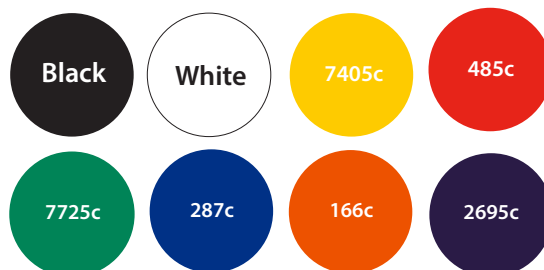

45mm Custom Shaped Magnet Artwork Template

(fit design into 45mm x 45mm space)

Description: 45mm Custom Shaped Magnet
Item Size: 45mm x 45mm
Artwork Size: dependent on design

Available colours

closest approximated colour match