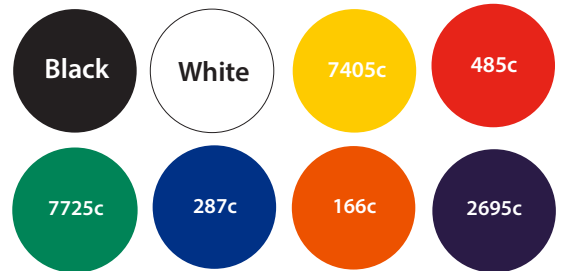

95mmx65mm Custom Shaped luggage tag Artwork Template

(fit design into 95mm x 65mm space)

Description: 95mm x 65mm Custom luggage tag

Item Size: 95mm x 65mm

Artwork Size: dependent on design

Available colours

closest approximated colour match

Further Notes

Any font smaller than this may not be legible.

Please note: If artwork is supplied and approved below this size then we cannot take responsibility if the wording is illegible after printing