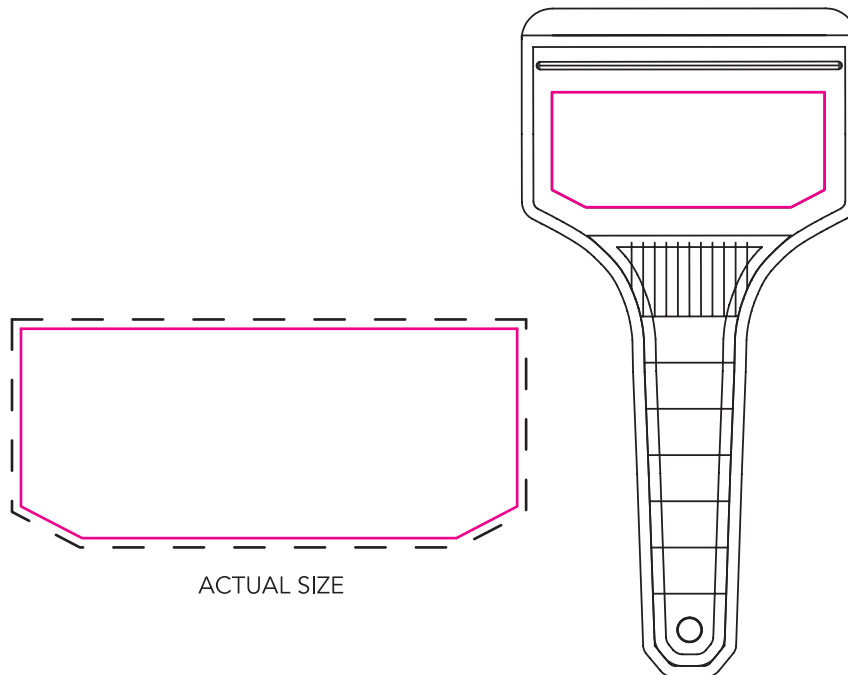

Classic Ice Scraper Artwork Template

Available colours

closest approximated colour match

Description: Classic Ice Scraper
Item Size: 170 x 87mm
Artwork Size: APPROX 70 x 30mm

Further Notes

Any font smaller than this may not be legible.