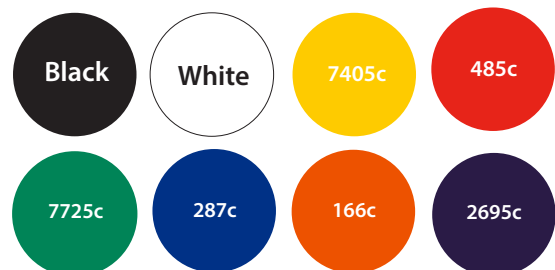

Classic Ice Scraper Artwork Template

Available colours

closest approximated colour match

Description: Classic Ice Scraper
Item Size: 170 x 87mm
Artwork Size: APPROX 70 x 30mm

Further Notes

Any font smaller than this may not be legible.