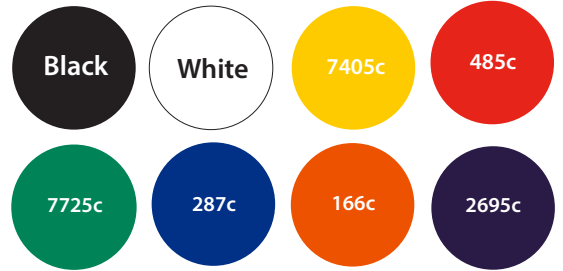

90mm Custom Shaped Coaster Artwork Template

(fit design into 90mm x 90mm space)

Available colours

closest approximated colour match

Description: 90mm Custom Shaped Coaster
Item Size: 90mm x 90mm
Artwork Size: dependent on design