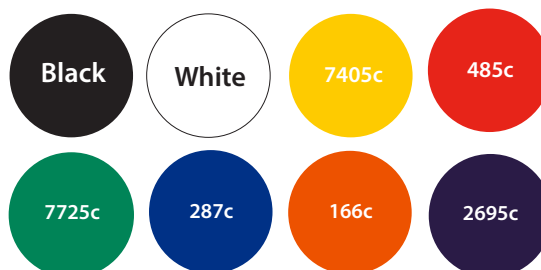

Credit Card Ice Scraper Artwork Template

Available colours

closest approximated colour match

Description: Credit Card Ice Scraper

Item Size: 85 x 55mm

Artwork Size: APPROX 65 x 35mm

Further Notes

Any font smaller than this may not be legible.