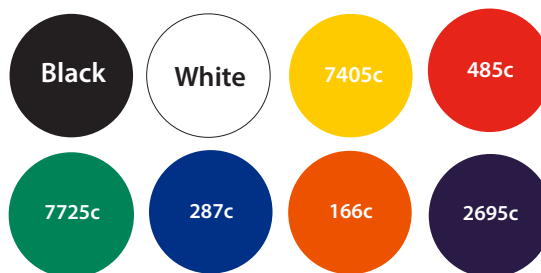

Credit Card Ice Scraper Artwork Template

Available colours

closest approximated colour match

Description: Credit Card Ice Scraper

Item Size: 85 x 55mm

Artwork Size: APPROX 65 x 35mm

Further Notes

Any font smaller than this may not be legible.