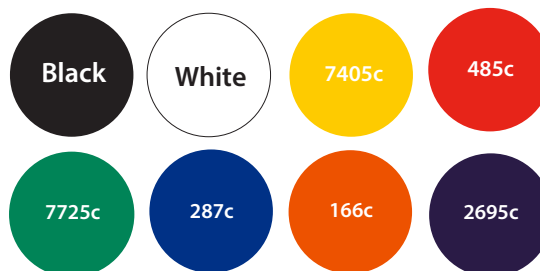

45mm Clip Badge Artwork Template

Side 1

Side 2

Description: 45mm Clip Badge

Item Size: 45mm

Artwork Size: APPROX 43mm

Available colours

closest approximated colour match