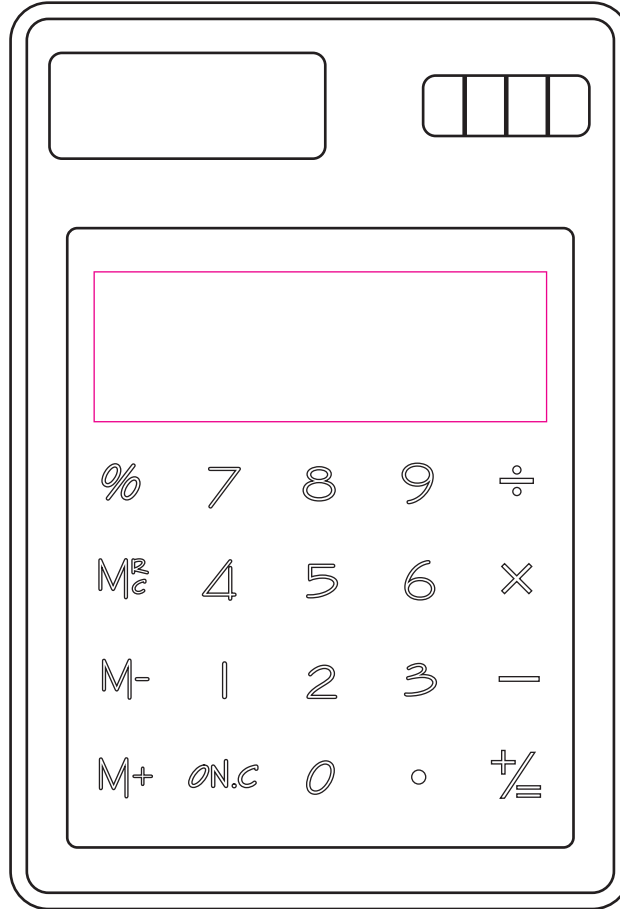

CA1502 - See-Through Calculator

Product Dimension(mm): 120x82x14

Key:

— Max Print Area (Screen) = 60x20mm

Artwork Size = ??