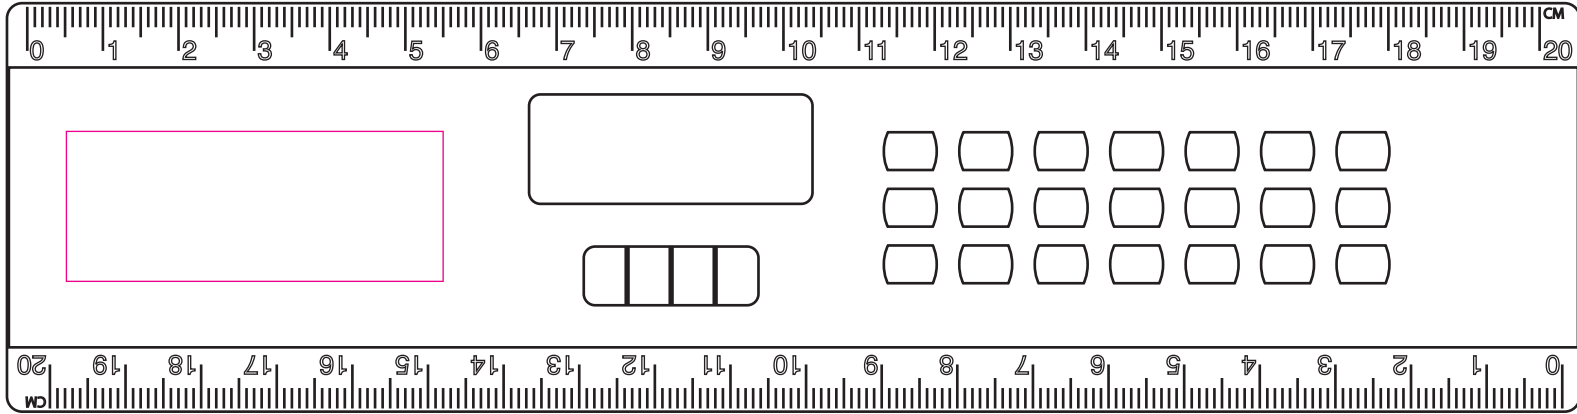

CA1113 - Calculator Ruler

Product Dimension(mm): 205x54x15

Key:

— Max Print Area (Pad) = 50x20mm

Artwork Size = ??