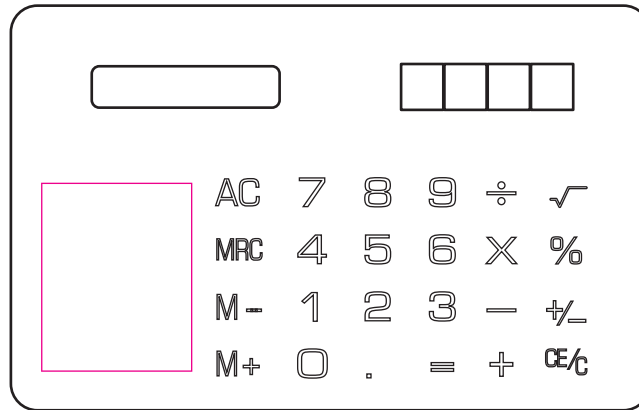

CA1027 - Slimcard Solar Calculator

Product Dimension(mm): 95x75x3

Key:

— Max Print Area (Digital/Screen) = 20x25mm

Artwork Size = ??