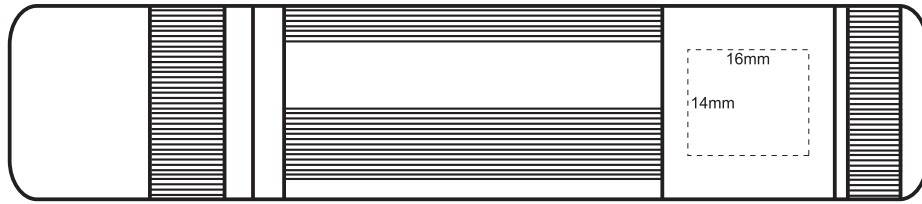

Maglite LED XL50

Maglite LED XL50 Box

cm
ACTUAL SIZE