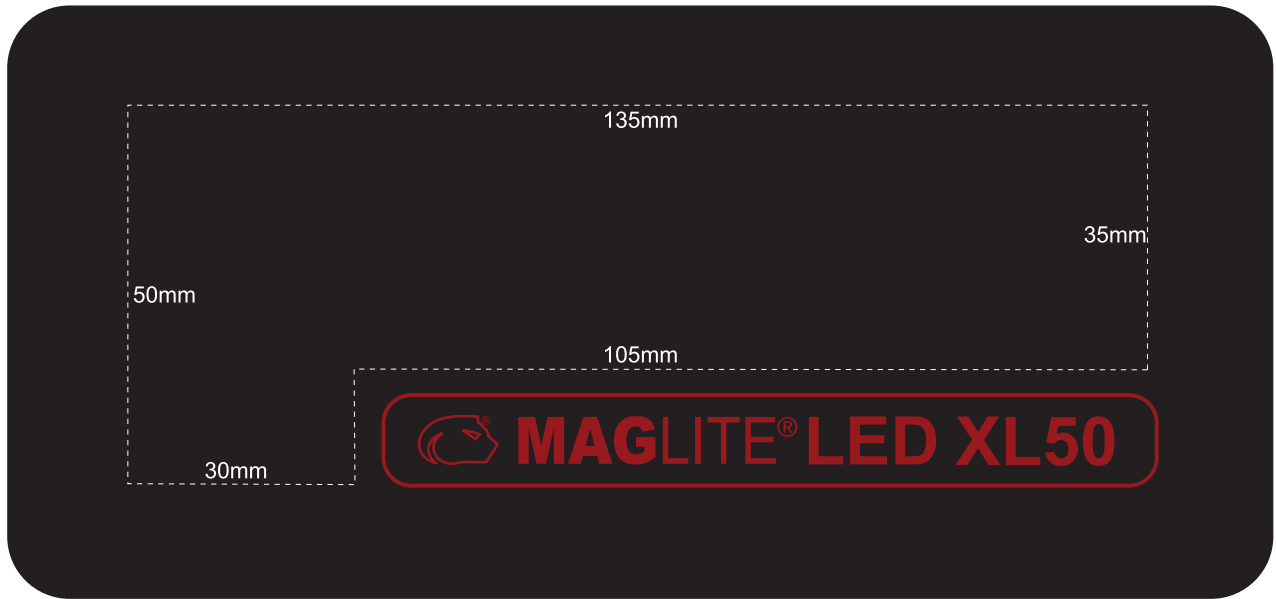

Maglite LED XL50

Maglite LED XL50 Box

cm
ACTUAL SIZE