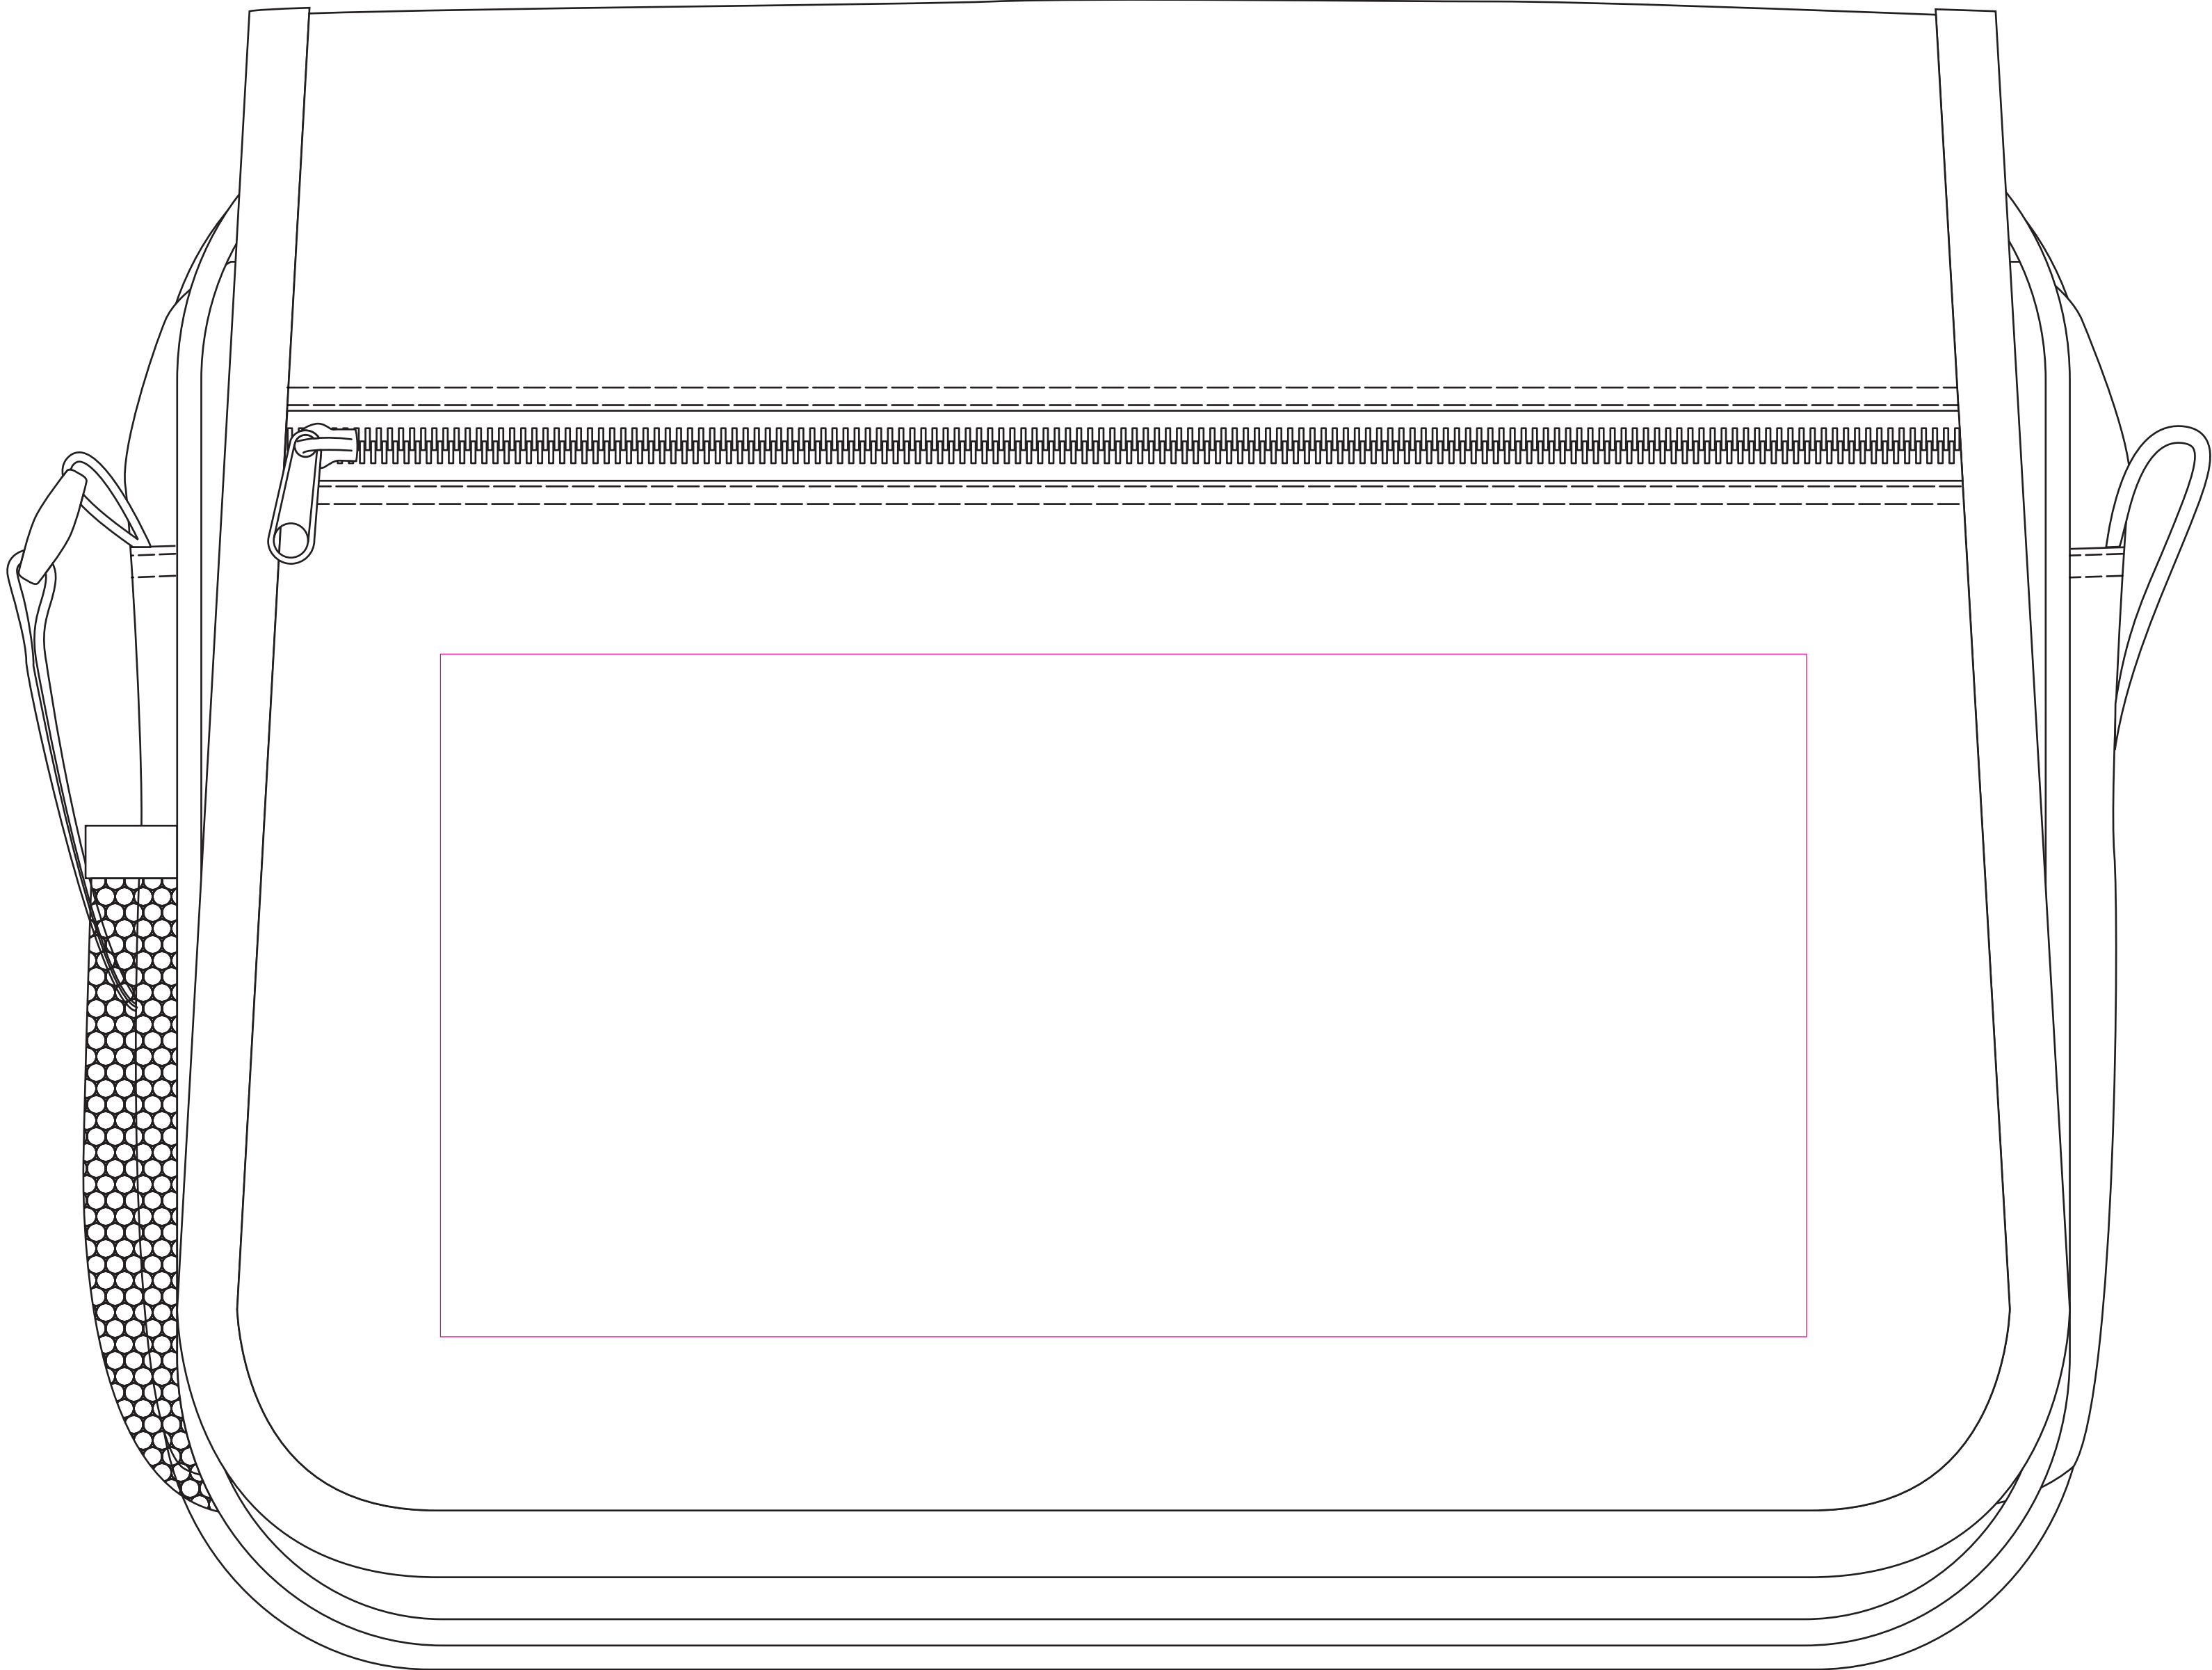

BA1442 - Soho Document Bag

Product Dimension(mm): 370x290x120

Minimum Print Restrictions

Line thickness (0.5mm)

Reversed Line (1mm)

Text (12pt)

AEIOU

Reversed Text (25pt)

Any lines or text below these restrictions will result in a loss of detail when printed

Artwork Size = ??

Please read carefully:

N/A

Key:

— Max Print Area (Screen)

Notes For Artroom:

N/A