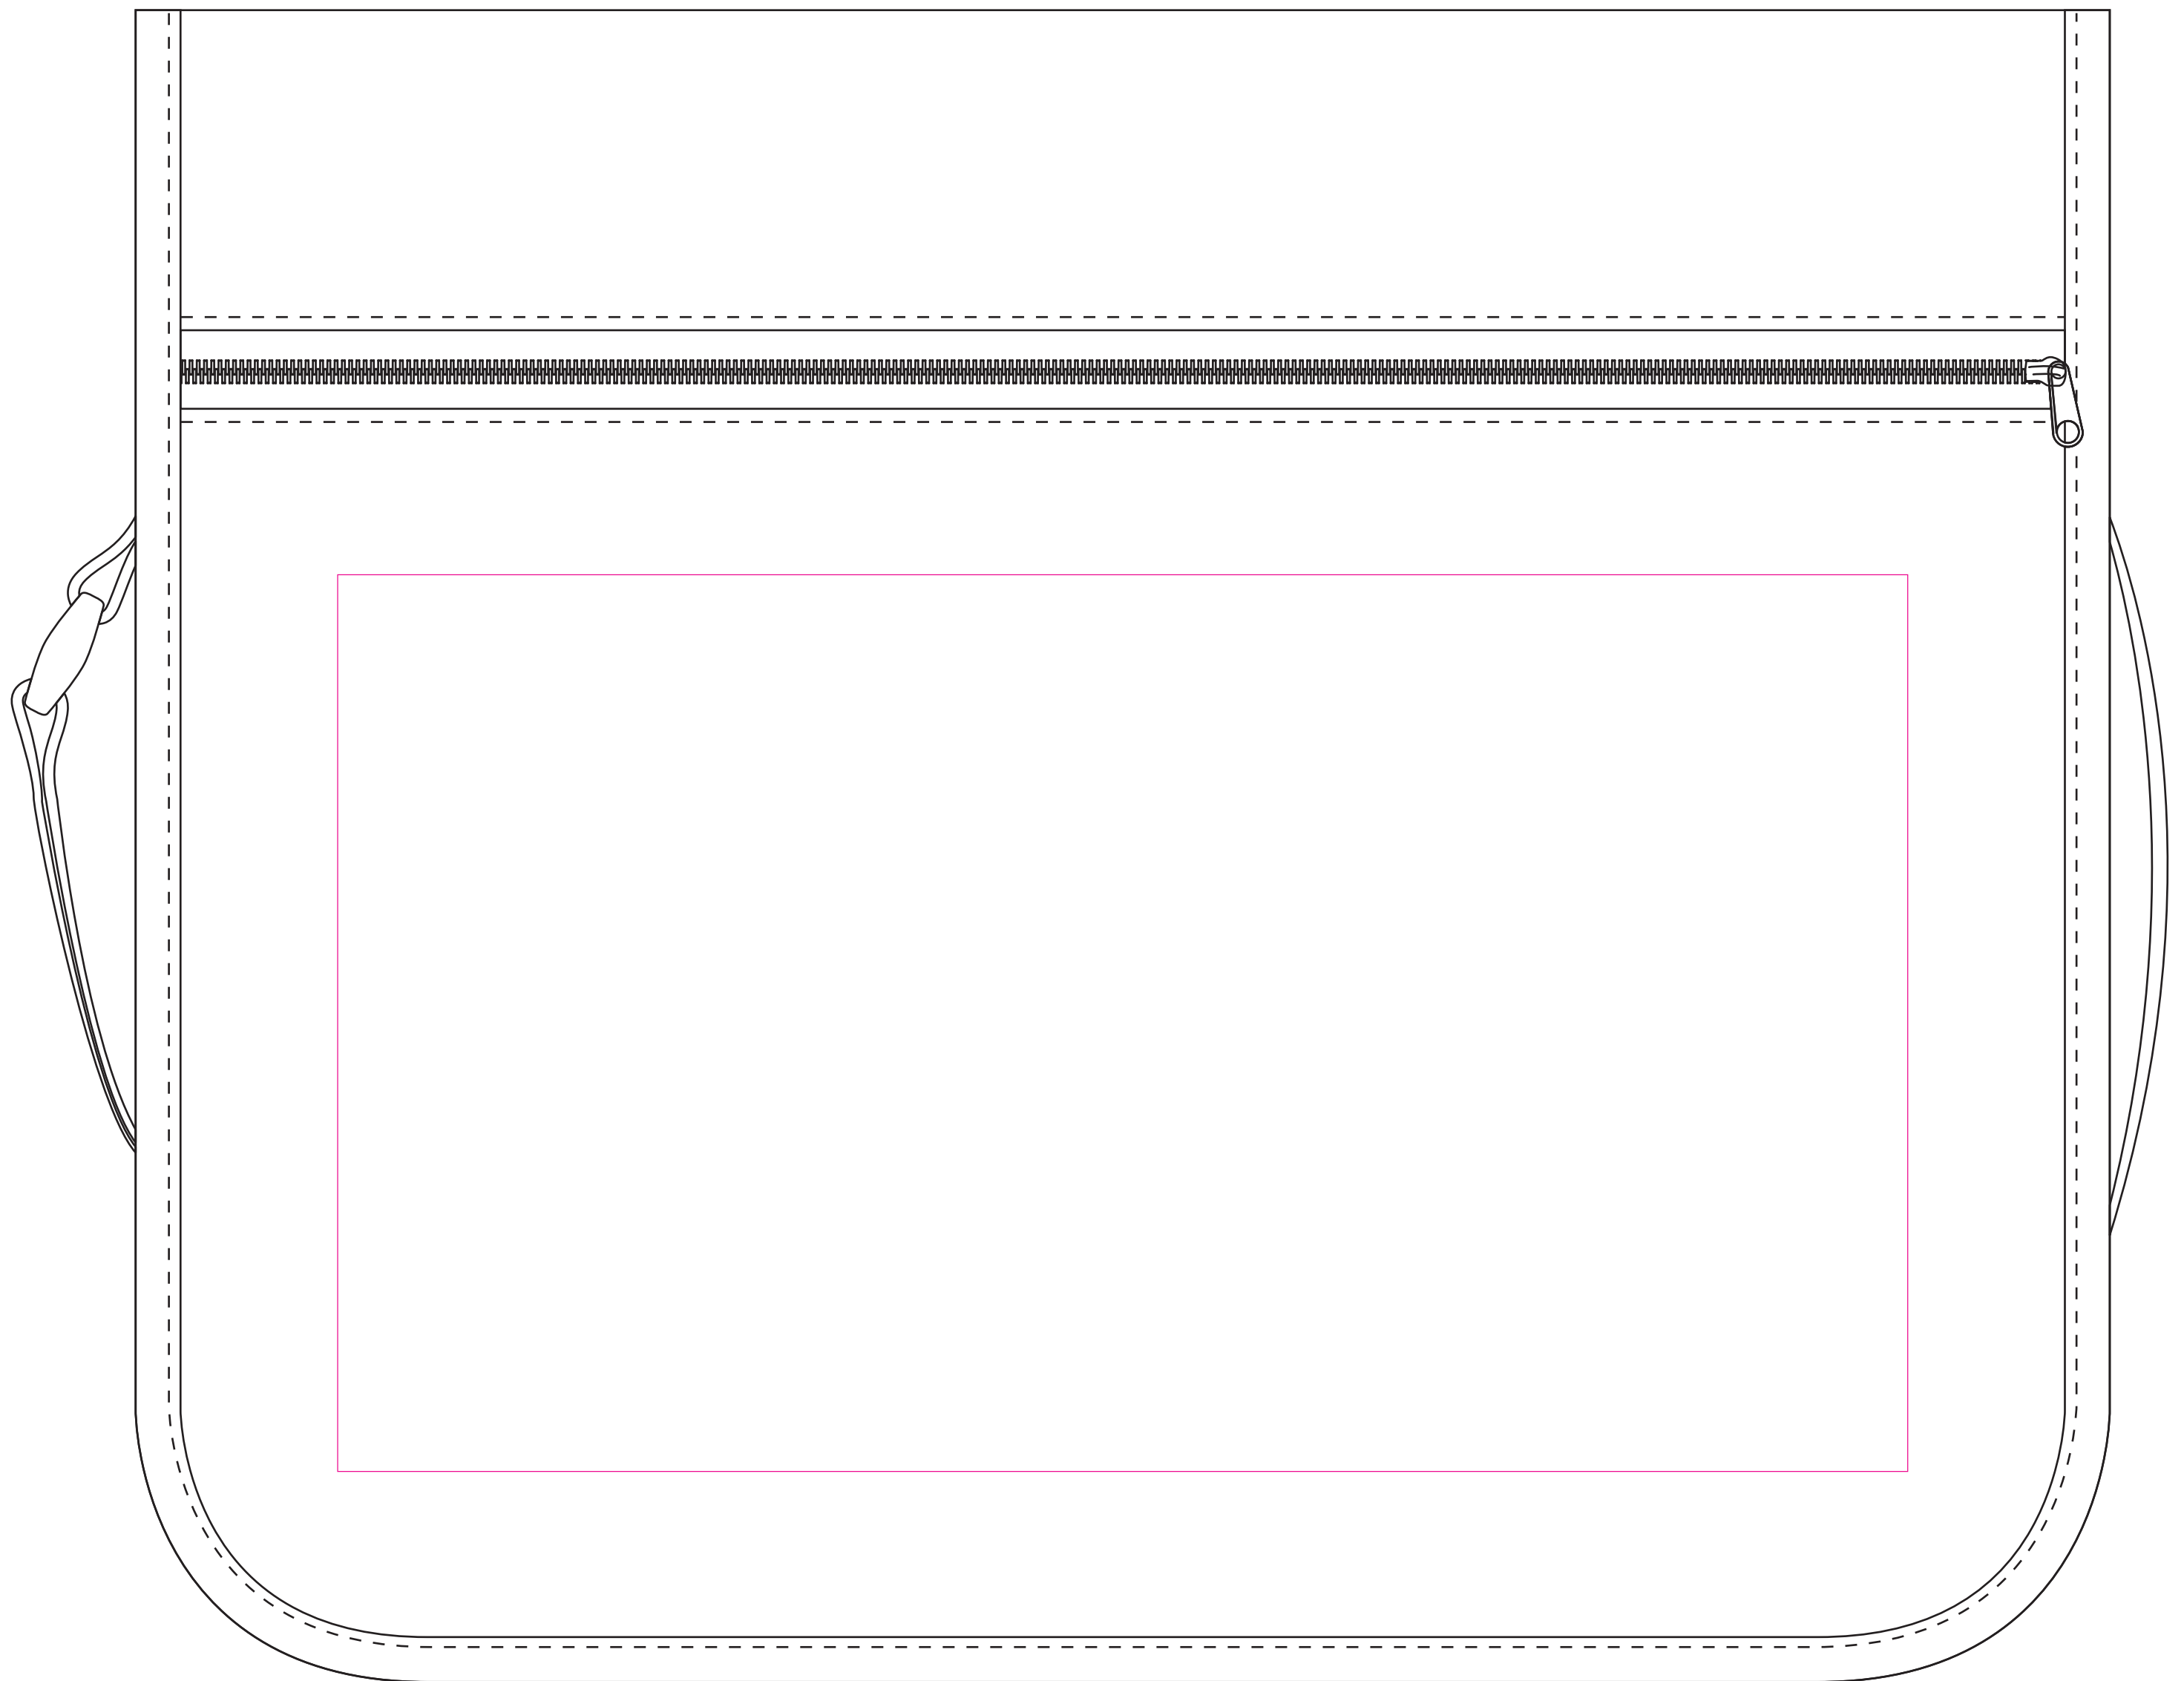

BA1437 - Campus Document Bag

Product Dimension(mm): 350x300x120

Minimum Print Restrictions

Line thickness (0.5mm)

Reversed Line (1mm)

Text (12pt)

A E I O U

Reversed Text (25pt)

Any lines or text below these restrictions will result in a loss of detail when printed

Artwork Size = ??

Please read carefully:

N/A

Key:

— Max Print Area (Screen)

Notes For Artroom:

N/A