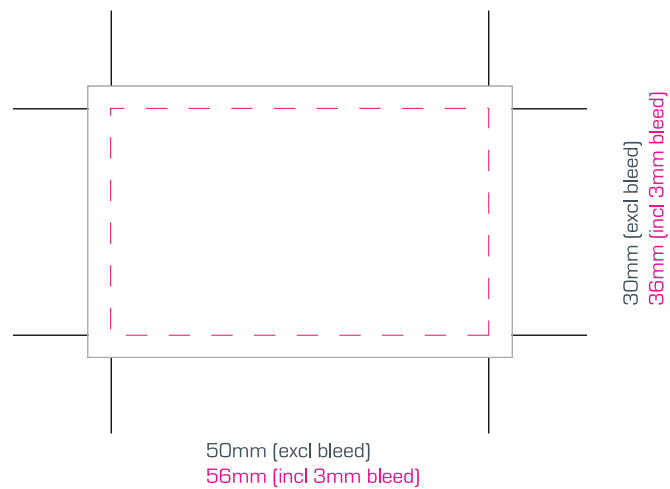

Artwork Template

Design will be printed on a white label.

Artwork Requirements:

Format: All files must be supplied as Adobe PDF, Illustrator or EPS files

Notes:

- Digital printing, 4-colours (CMYK), printed label by Pod® system
- Artwork is printed onto a white adhesive label unless otherwise agreed